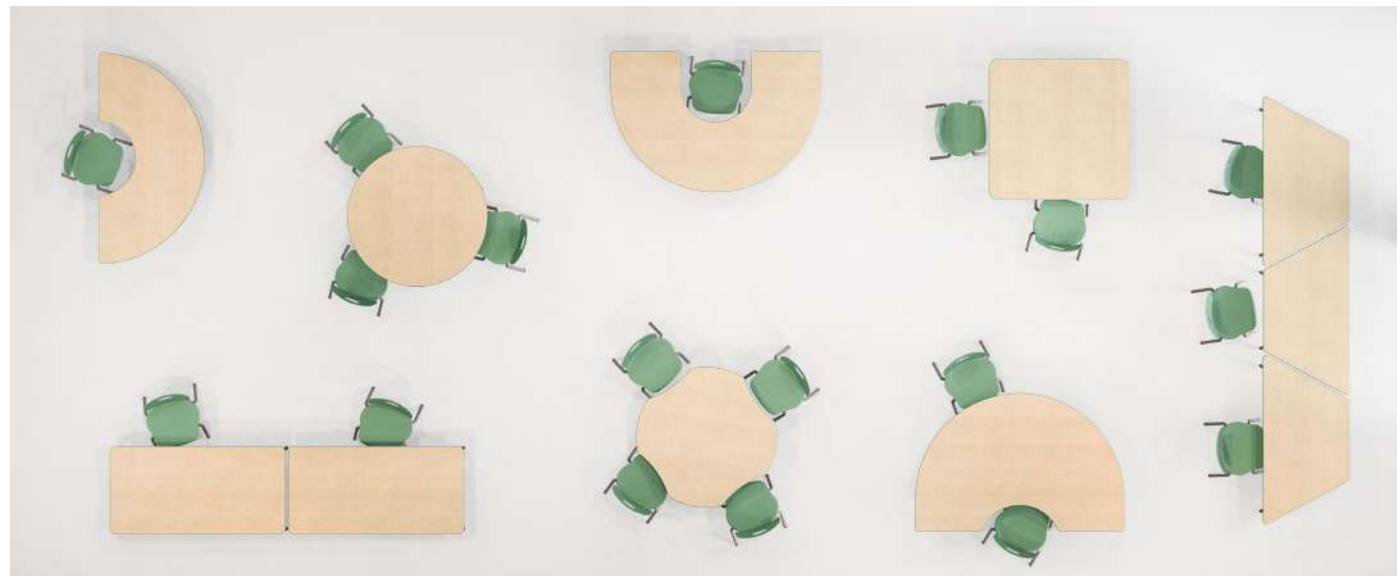

Kidney Table

Available in 36" x 60", 36" x 72", and 48" x 72" tabletops.

Clover Table

Available in 48" tabletop. Also available in 48", 60", and 84" Half Clover tabletops.

Half Moon Table

Available in 36" x 72" tabletop.

Horseshoe Table

Available in 30", 36", 42", 48", and 60" tabletops. Also available in 36" x 72" Left Half & Right Half Horseshoe tabletops.

INTERLOX TABLES

Our Interlox Tables Collection features a versatile range of desks and tables designed for maximum adaptability in the classroom. Each piece is crafted to seamlessly fit together, allowing for quick and easy reconfiguration to suit various classroom activities