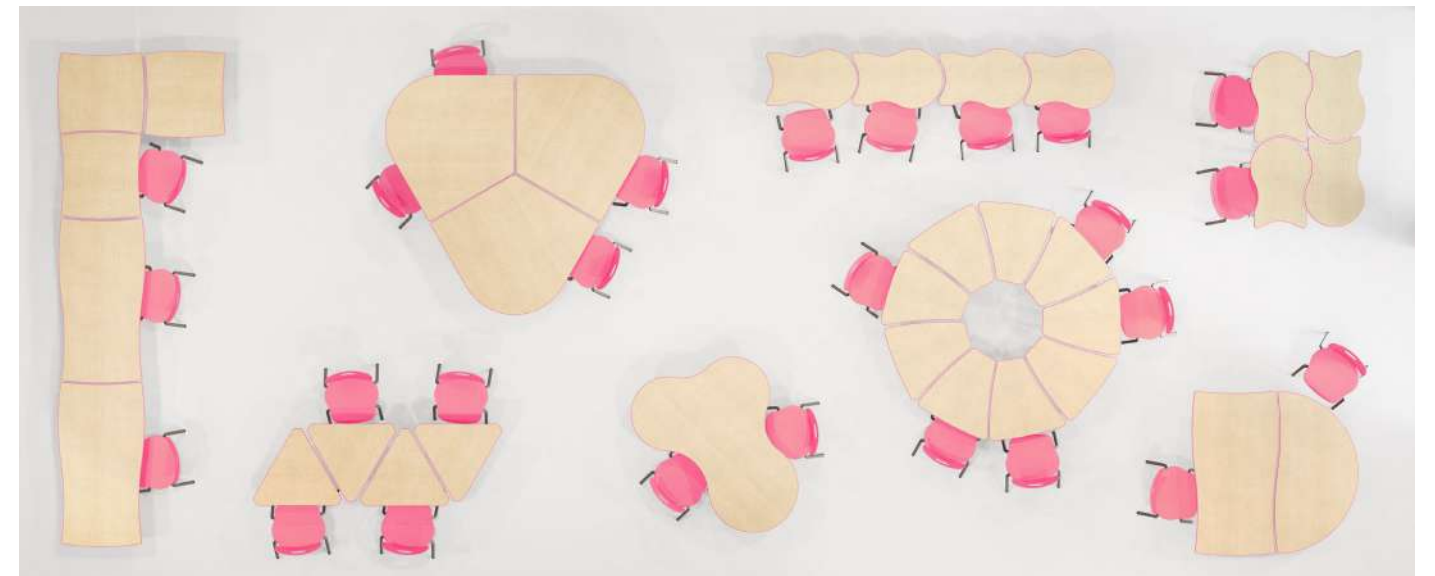

Prop Desk

OPROP - 27.2" x 26.5" Desktop

Cask Desk

OCASK - 27.6" x 27.6" Desktop

Curl Desk

OCURL - 18.1" x 30.9" Desktop

Diamond Desk

ODIASML - 26.5" x 30.2" Desktop
ODIAMED - 34" x 29.5" Desktop
ODIALRG - 36" x 60" Desktop

SOFT SEATING

X-Dot and X-Spot floor cushions are a game-changer for both children and adults! With spacious 18" wide cushions, they provide the ultimate comfort for story time, studying, or just relaxing. Available in 10 vibrant colors, these cushions are designed to brighten any