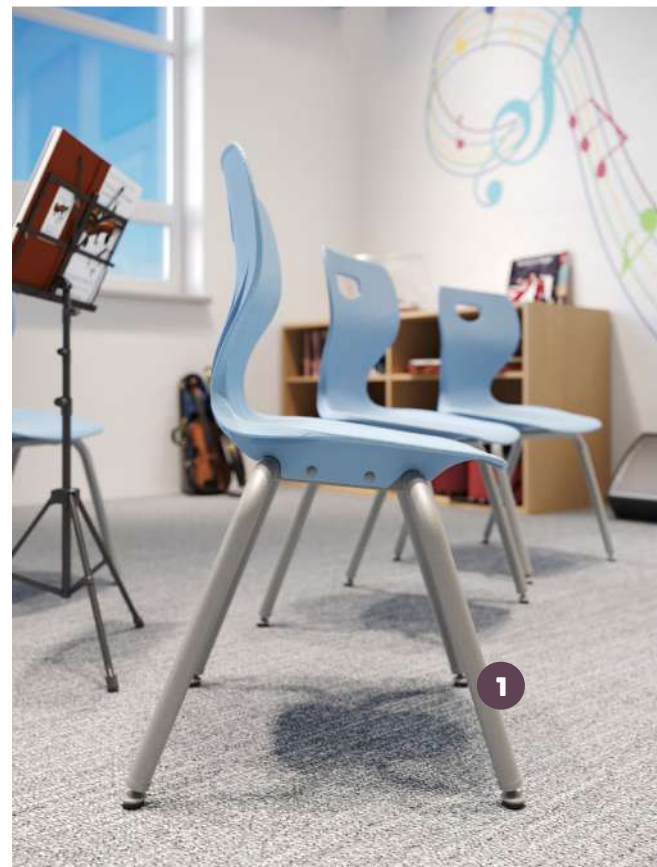

1. **3508M**
  Stackable Student Chair
  with Musical Pitch
2. **35T24M**
  Sit/Stand Chair
  with Musical Pitch
3. **OCASK**
  Teacher Podium

These cheerful music chairs are thoughtfully designed with a forward-slanting musical pitch that improves posture, making it easier for students to breathe deeply and play their

instruments. Our tall sit/stand chairs come equipped with a footrest, making them an ideal option for guitar classes.