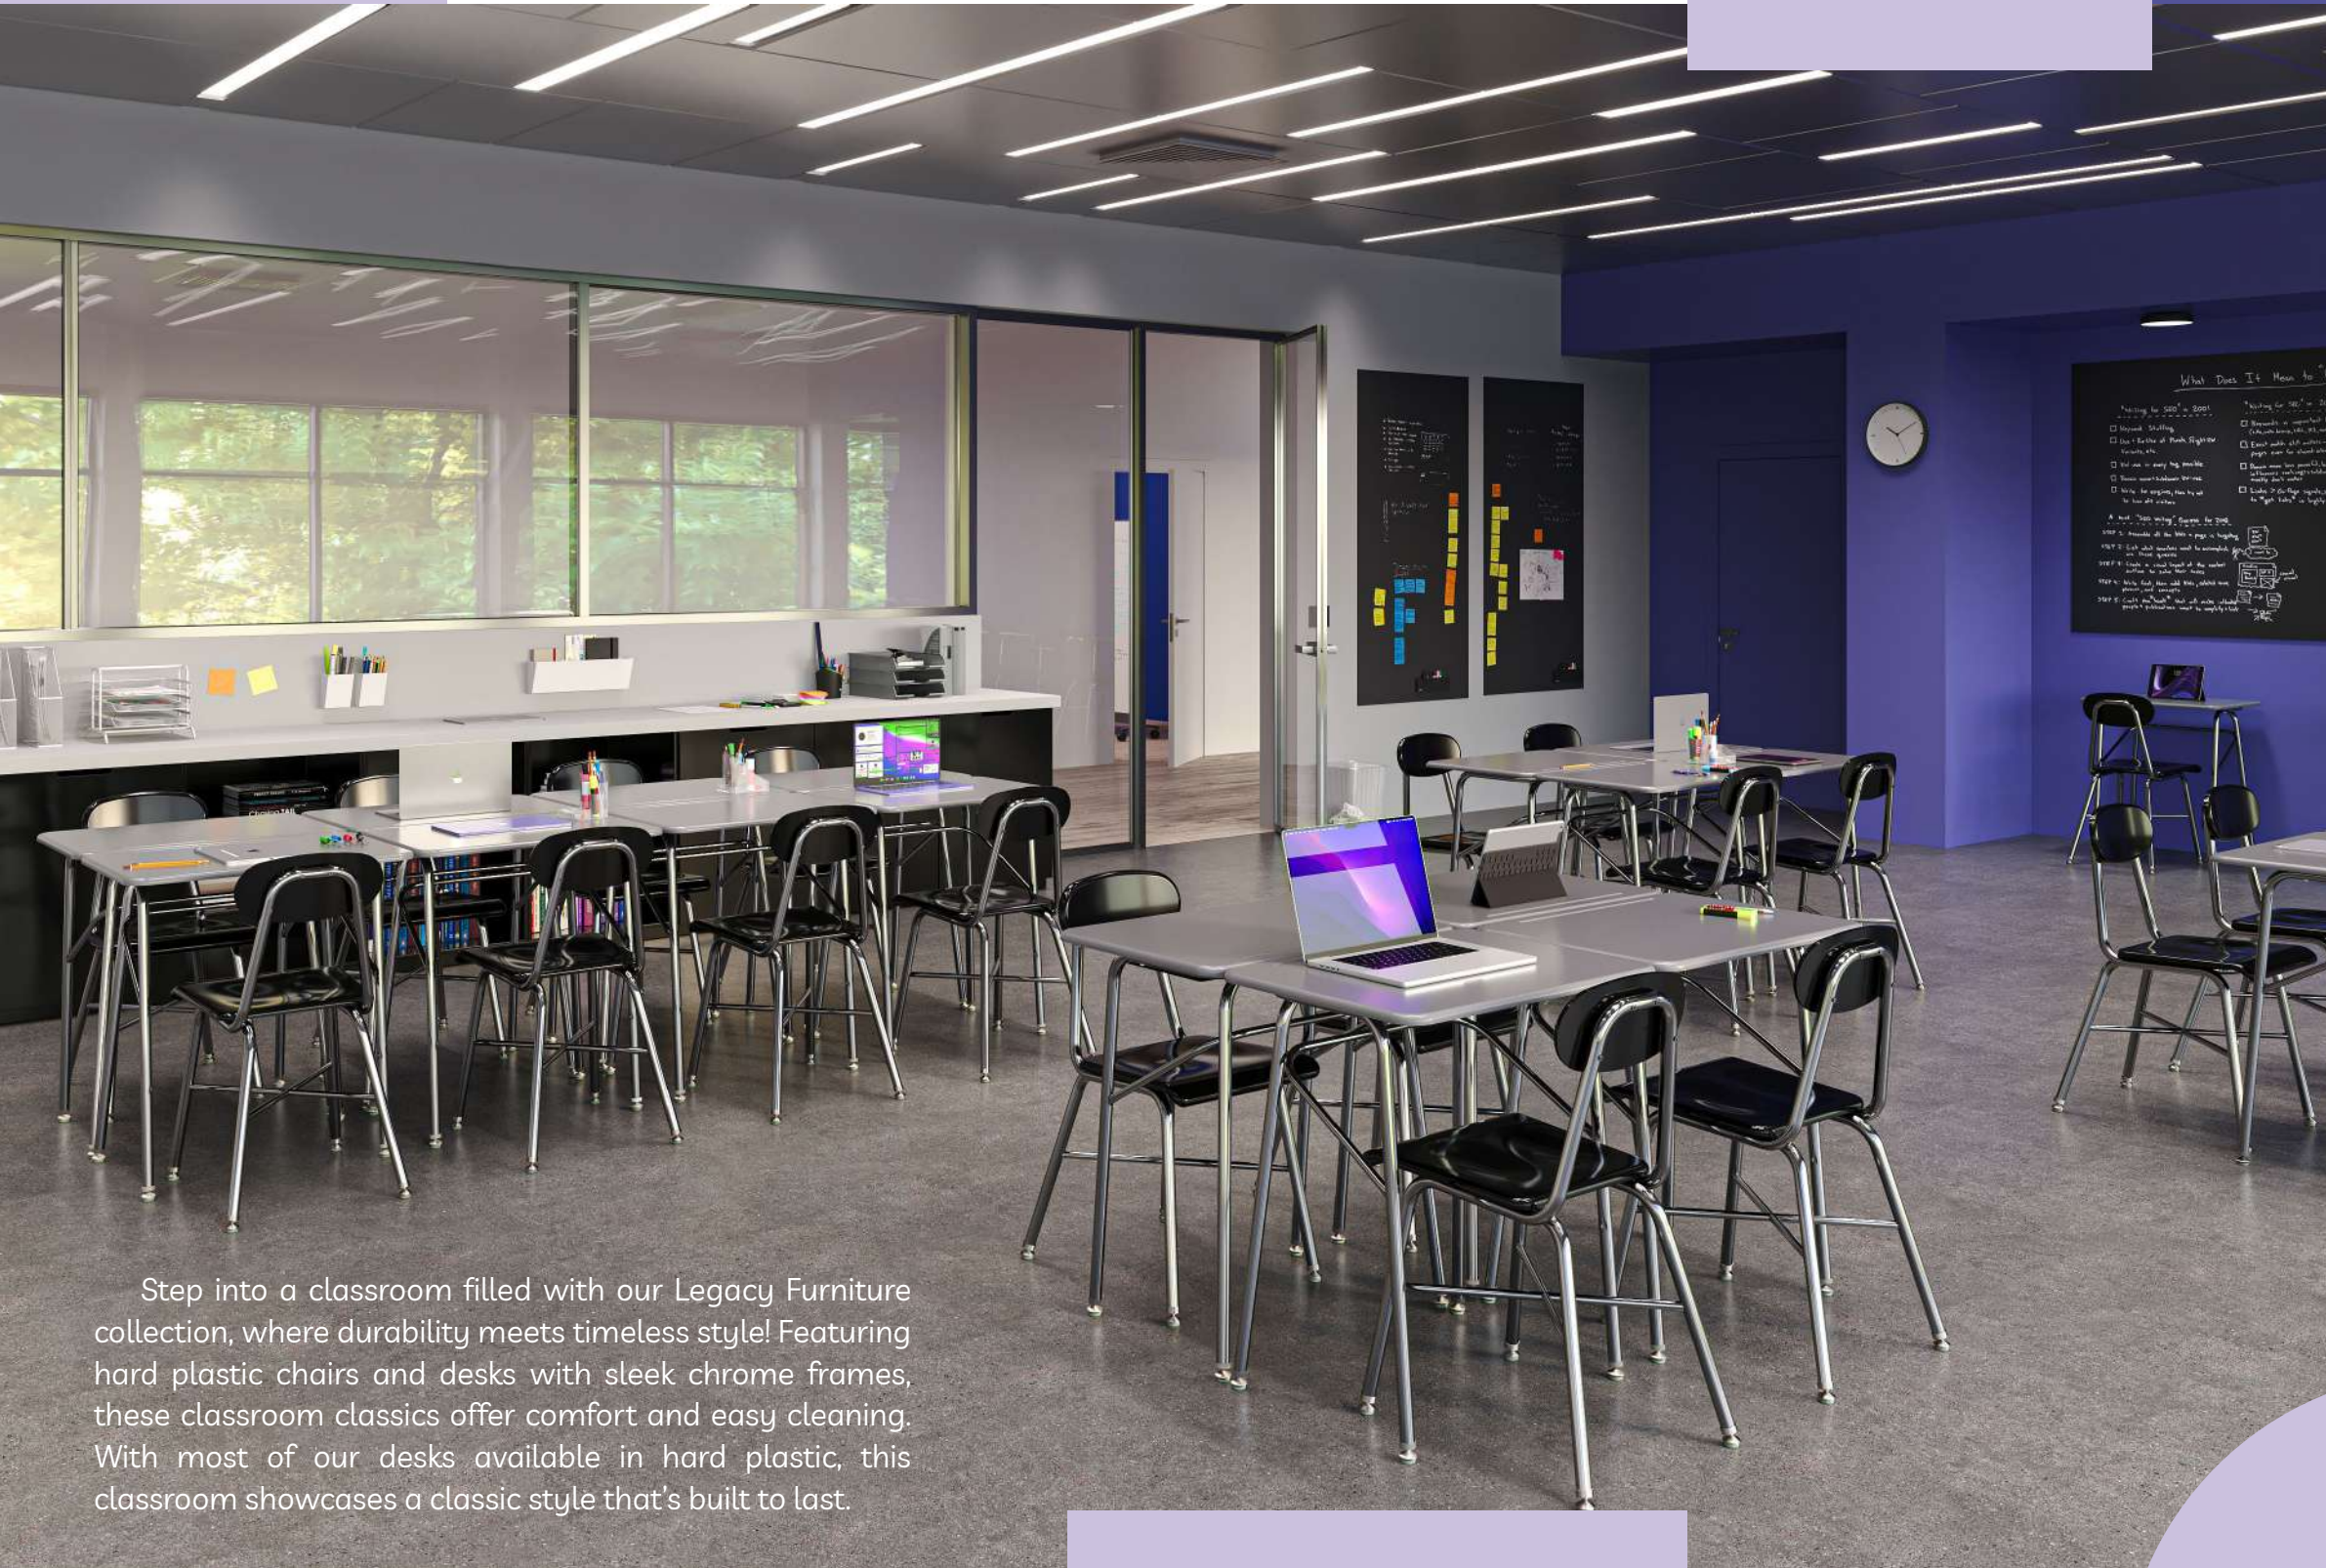

Step into a classroom filled with our Legacy Furniture collection, where durability meets timeless style! Featuring hard plastic chairs and desks with sleek chrome frames, these classroom classics offer comfort and easy cleaning. With most of our desks available in hard plastic, this classroom showcases a classic style that's built to last.

517
X-Brace Chair

439P
Insight Desk